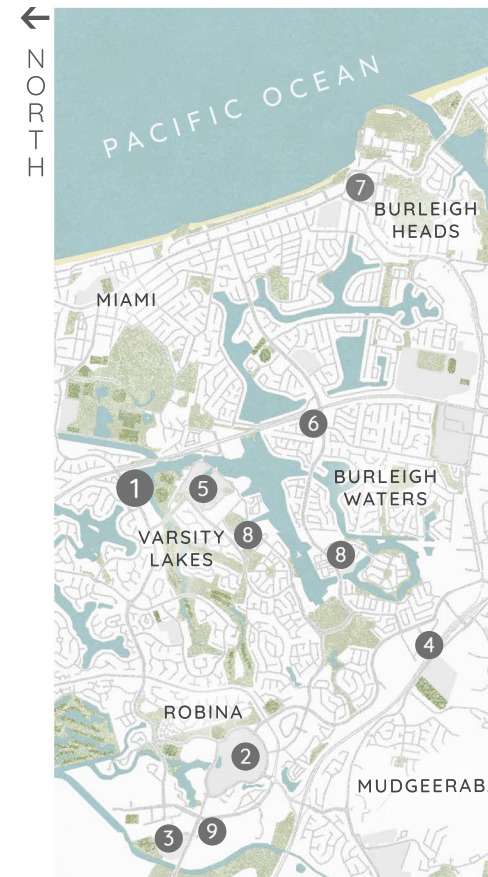

Roberto Scartozzi
0406 421 679
Lisa Psaras
0477 979 794

POINTS OF INTEREST

1. WINGED KEEL
2. Robina Town Centre
3. Robina Hospital & Robina Train Station
4. Varsity Train Station | 5. Bond University
6. Christine Corner Shops
7. James Street Shops & Restaurants
8. Varsity College Secondary & Primary Campus
9. Robina State High School

:: LOCATION MAP

:: FLOOR PLAN
Level 2
2.7m Ceiling

:: FLOOR PLAN
Basement

WINGED KEEL
203/22-24 Ben Lexcen Place

ROBINA

3 Bed

2 Bath

1 Car