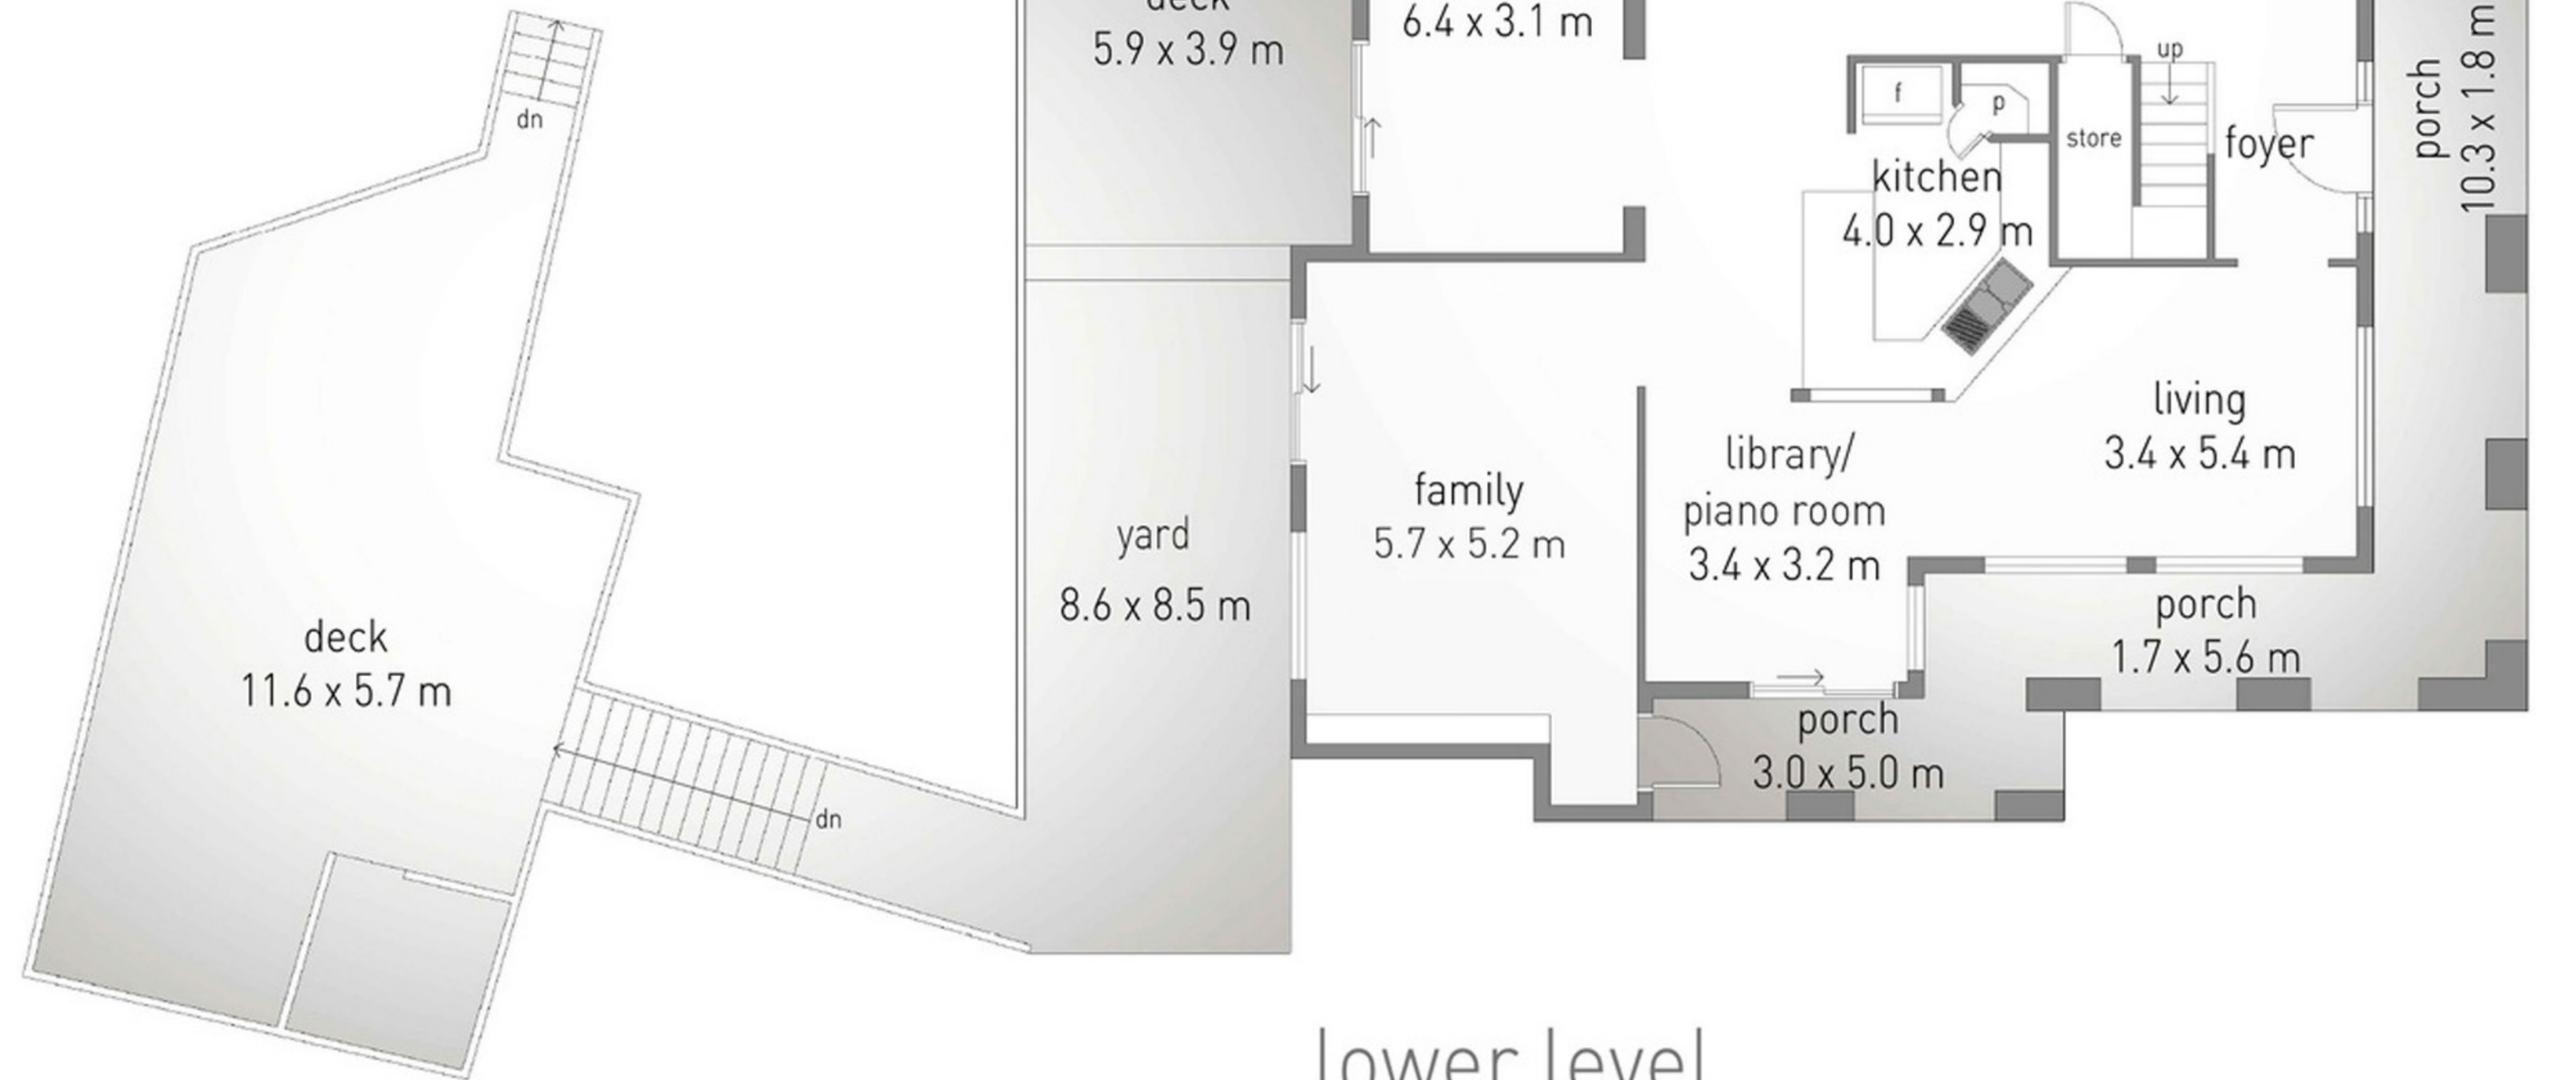

136 Strawberry Road, Bonogin

 5
  3
  2
  1.47 acres

internal: 272 m² | external: 146 m² | total: 418 m²

site plan

upper level

lower level

LJ Hooker Property Hub

Roberto Scartozzi
 0406 421 679
 Lisa Psaras
 0477 979 794

136 Strawberry Road, BONOGIN

-  1.47 Acres
-  5 Bed
-  3 Bath
-  2 Car

Internal 272m²
 External 146m²
 Total 418m²

Dimensions are approximate. All information contained herein is gathered from sources we believe to be reliable. However we cannot guarantee its accuracy and interested persons should rely on their own enquiries.