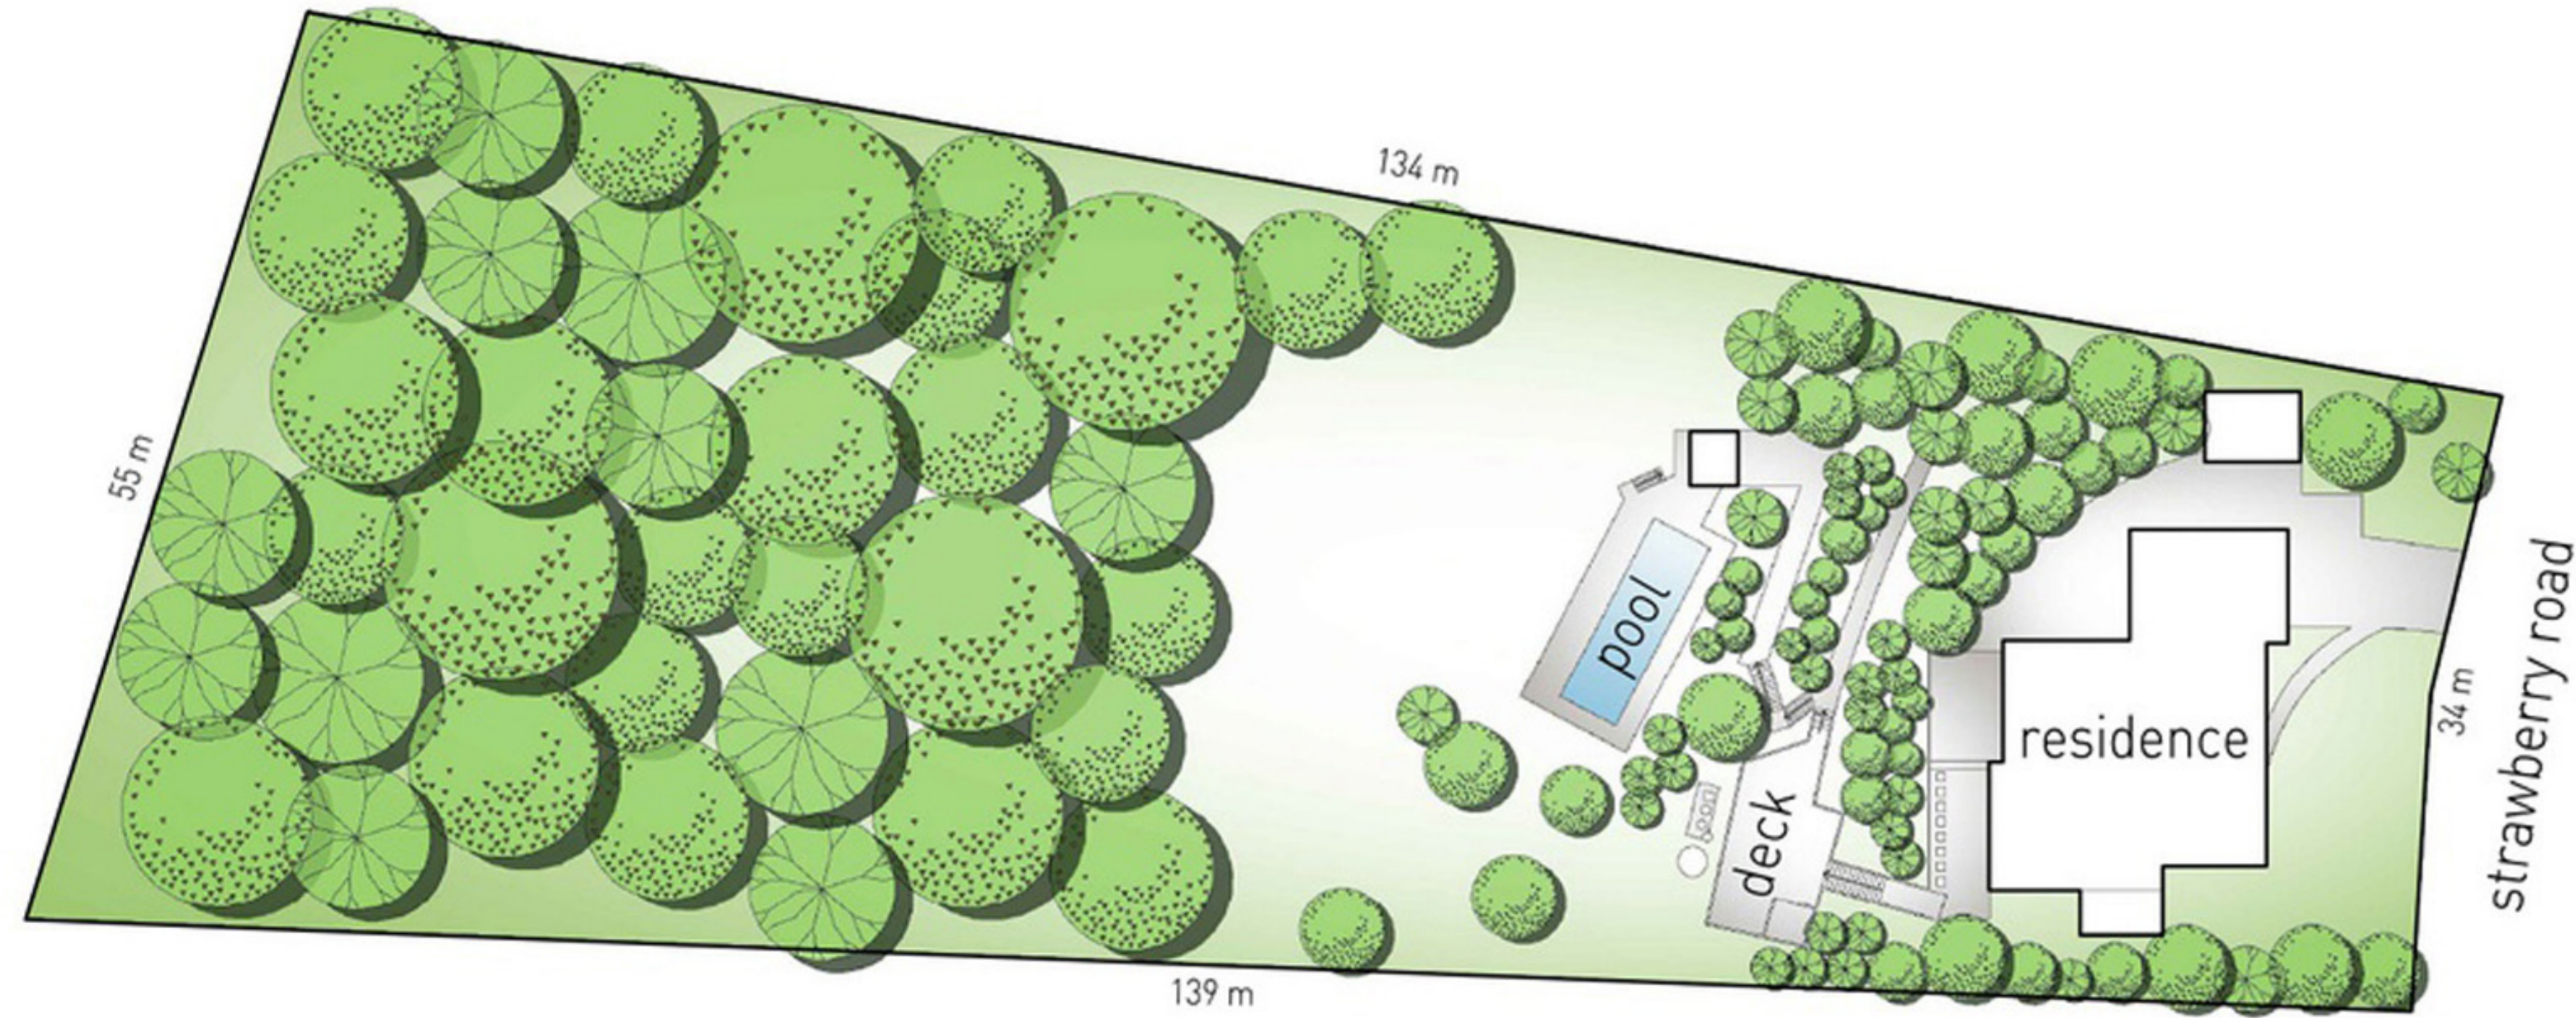

136 Strawberry Road, Bonogin

 5
  3
  2
  1.47 acres

internal: 272 m² | external: 146 m² | total: 418 m²

site plan

upper level

lower level

LJ Hooker Property Hub

Roberto Scartozzi
 0406 421 679
 Lisa Psaras
 0477 979 794

136 Strawberry Road, BONOGIN

-  1.47 Acres
-  5 Bed
-  3 Bath
-  2 Car

Internal 272m²
 External 146m²
 Total 418m²

Dimensions are approximate. All information contained herein is gathered from sources we believe to be reliable. However we cannot guarantee its accuracy and interested persons should rely on their own enquiries.