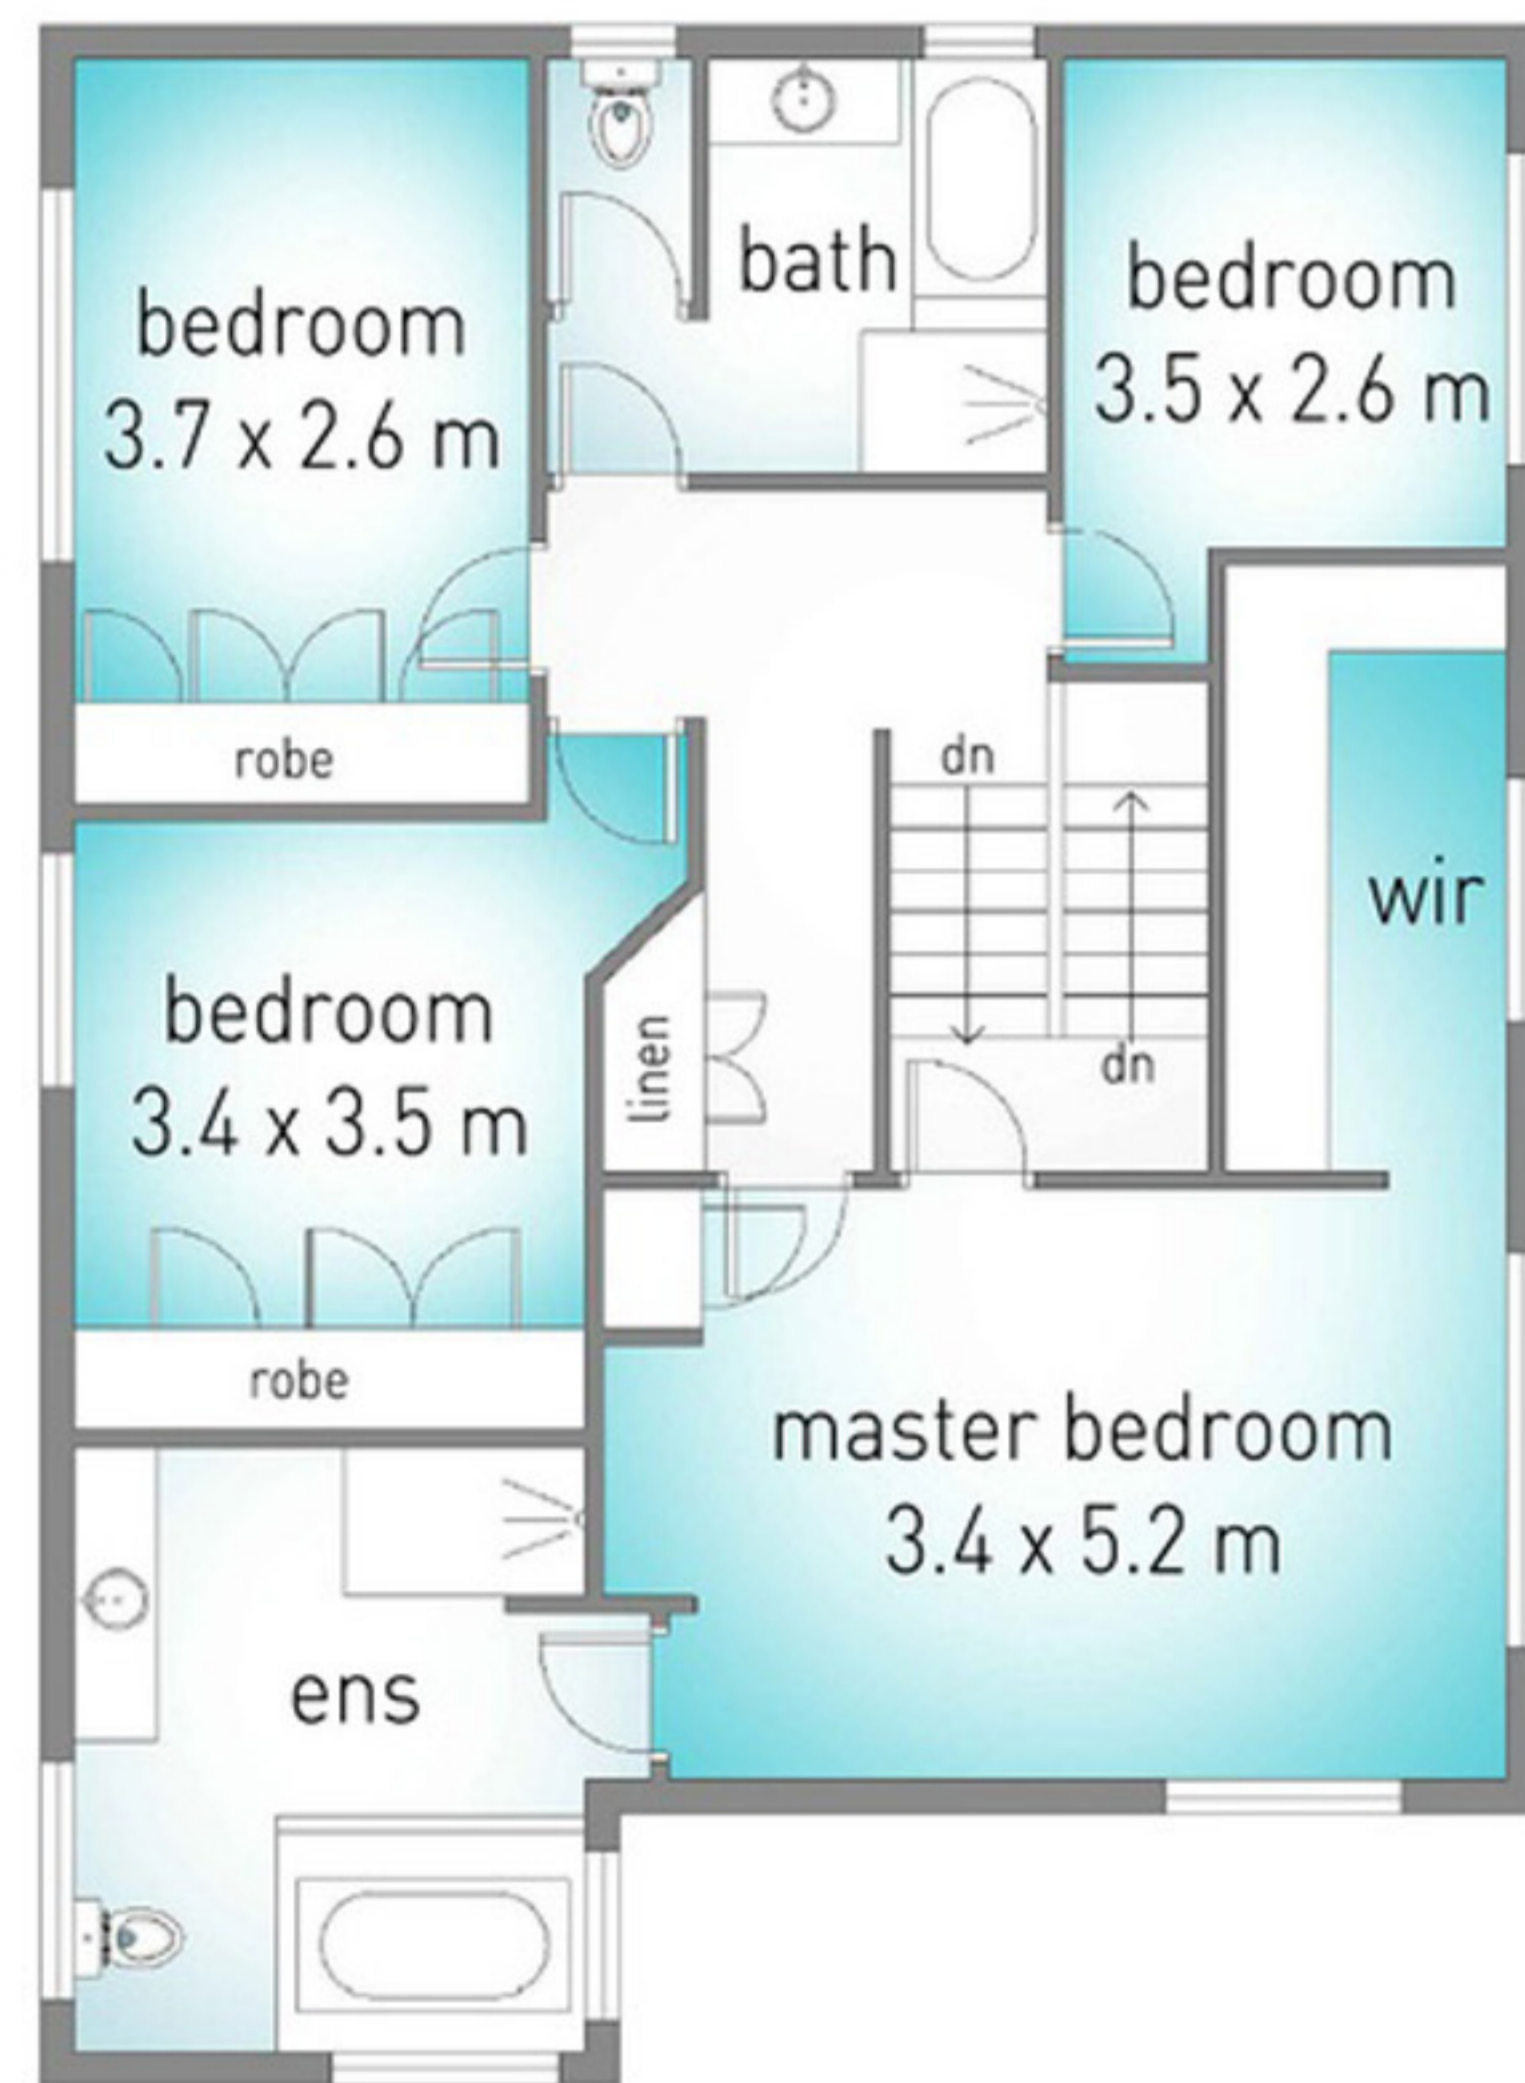

136 Strawberry Road, Bonogin

 5
  3
  2
  1.47 acres

internal: 272 m² | external: 146 m² | total: 418 m²

site plan

upper level

lower level

LJ Hooker Property Hub

Roberto Scartozzi
 0406 421 679
 Lisa Psaras
 0477 979 794

136 Strawberry Road, BONOGIN

-  1.47 Acres
-  5 Bed
-  3 Bath
-  2 Car

Internal 272m²
 External 146m²
 Total 418m²

Dimensions are approximate. All information contained herein is gathered from sources we believe to be reliable. However we cannot guarantee its accuracy and interested persons should rely on their own enquiries.